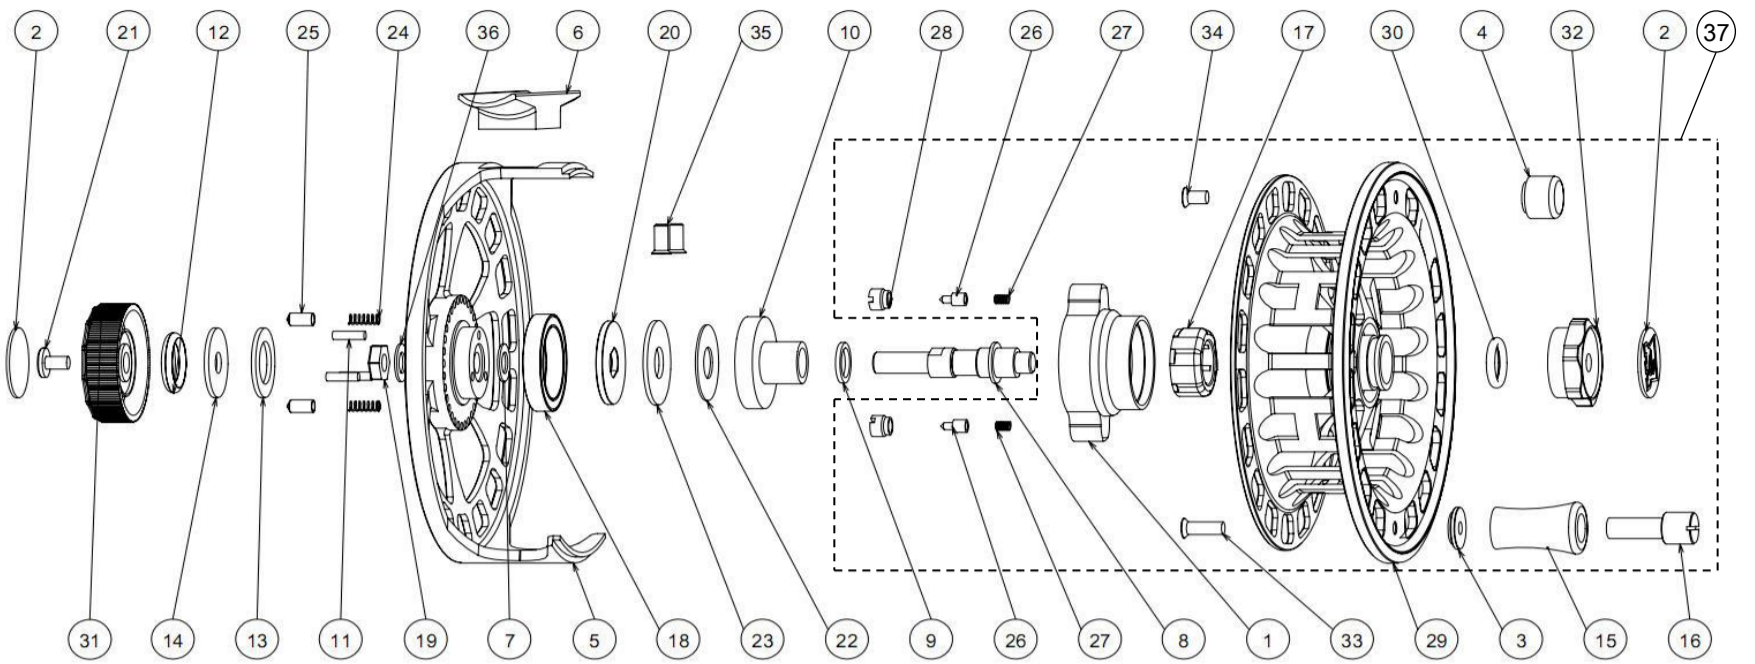

# PARTS LIST FOR HARDY ULTRALITE DD 3000/4000/5000/6000/7000/8000/9000/10000

#	DESCRIPTION	QTY	PART NO.							HARDY STYLE NO.								
			3000	4000	5000	6000	7000	8000	9000	10000	3000	4000	5000	6000	7000	8000	9000	10000
1	Clutch Retaining Nut	1	1329016				1329027			HEUD010SP01					HEUD050SP01			
2	Badge	2	1329272							HREUN005SP9								
3	Handle Cup	1	1329004							HEUC010SP07								
4	Counter Balance	1	1329007	1329015			1329030			HEUC010SP10	HEUC105SP18				HEUD050SP04			
5	Frame	1	1370721	1370722	1370723	1370724	1370725	1370726	1370727	1370728	N/A	N/A	N/A	N/A	N/A	N/A	N/A	
6	Reel Foot	1	1329018							HEUD010SP03								
7	Spindle Washer 1T	1	1366076							N/A								
8	Spindle	1	1329020				1329032			HEUD010SP05				HEUD050SP06				
9	Drag Washer Small	1	1329249							HREUN005SP22								
10	Clutch Body	1	1329021				1329250			HEUD010SP06				HREUN005SP23				
11	Push Pin	3	1329259							HREUN005SP31								
12	Drag O-ring	1	1329263							HREUN005SP35								
13	Push Pin Plate 1	1	1329261							HREUN005SP33								
14	Push Pin Plate 2	1	1329262							HREUN005SP34								
15	Handle Knob	1	1329005	1329013			1329029			HEUC010SP08	HEUC010SP16				HEUD050SP03			
16	Handle Rivet	1	1329006	1329014			1329028			HEUC010SP09	HEUC010SP17				HEUD050SP02			
17	One Way Clutch	1	1329023				1329242			HEUD010SP08				HREUN005SP16				
18	Ball Bearing	1	1329022				1329255			HEUD010SP07				HREUN005SP28				
19	Spindle Lock Nut	1	1329260							HREUN005SP32								
20	Key Washer	1	1329253							HREUN005SP26								
21	Drag Lock Screw	1	1329265							HREUN005SP37								
22	Drag Washer Large 1	1	1329251							HREUN005SP24								
23	Drag Washer Large 2	1	1329252							HREUN005SP25								
24	Drag Click Spring	2	1329256							HREUN005SP29								
25	Drag Click Pin	2	1329258							HREUN005SP30								
26	Spool Click Pin	2	1329245							HREUN005SP19								
27	Spool Click Spring	2	1329244							HREUN005SP18								
28	Spool Clicker Nut	2	1329247							HREUN005SP20								
29	Spool	1	1370729	1370730	1370731	1370732	1370733	1370734	1370735	1370736	N/A	N/A	N/A	N/A	N/A	N/A	N/A	
30	Latch O-Ring	1	1329024							HEUD010SP09								
31	Regulator Button	1	1329031				1329019			HEUD050SP05				HEUD010SP04				
32	Drum Latch Nut	1	1329017							HEUD010SP02								
33	Handle Screw	1	1329236							HREUN005SP10								
34	Balance Screw	1	1329241							HREUN005SP15								
35	Reel Foot Screw	2	1329026							HEUD010SP11								
36	Spindle Washer 0.5T	1	1329254							HREUN005SP27								
37	Spare Spool	1	1327983	1327984	1327985	1327986	1327987	1327988	1327989	1327990	HSUD005	HSUD010	HSUD020	HSUD030	HSUD040	HSUD050	HSUD060	HSUD070